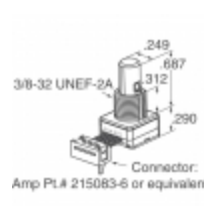

62S11-M9-050C

Opanga: Grayhill, Inc.

Kufotokozera: ROTARY ENCODER OPTICAL 32PPR

Zilipo: Out stock

RFQ