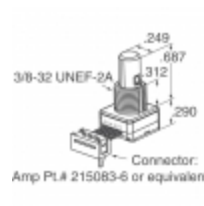

62S11-M9-040SH

Opanga: Grayhill, Inc.

Kufotokozera: ROTARY ENCODER OPT 32PPR 4" CBL

Zilipo: Out stock

RFQ