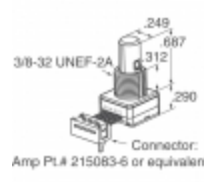

62S11-M5-120SH

Opanga: Grayhill, Inc.

Kufotokozera: ROTARY ENCODER OPTICAL 32PPR

Zilipo: Out stock

RFQ